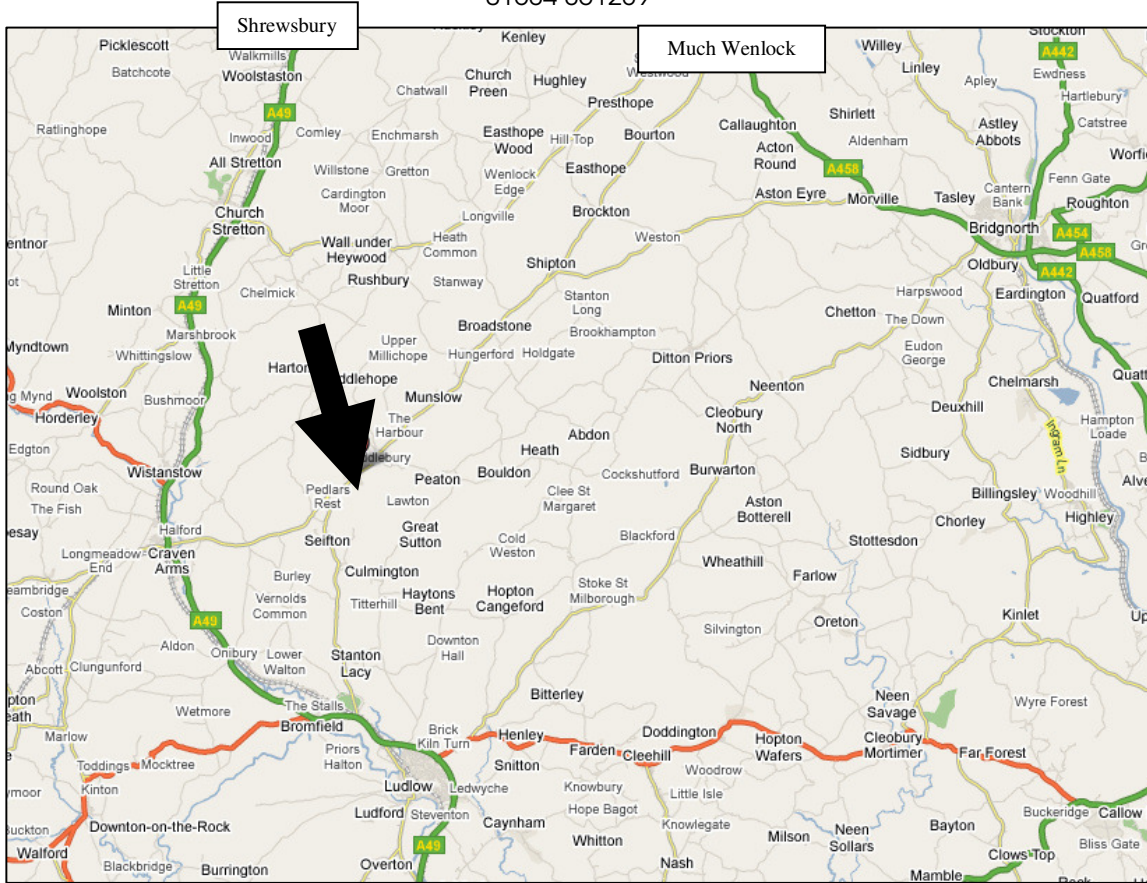

The Sun Inn Corffon
 Corffon, Craven Arms, Shropshire, SY7 9DF
 01584 861239

K
i
d
d
e
r
m
i
n
s
t
e
r

From Ludlow: Take the A49 towards Craven Arms
 Then take a right onto the B4365 through the Ludlow Golf Club then taking a right onto the B4368 at Pedlars Rest, the Sun Inn is ¾ of a Mile from that point on your left.

From Shrewsbury: Take the A49 down to Craven Arms, then take the B4368 to Corffon (4.5 Miles) and the Sun Inn will be on your left

From Bridgnorth: Take the A458 in the direction of Morville
 At Morville take a left onto the B4368 for 13 Miles until you reach Corffon, The Sun Inn will be on your right.